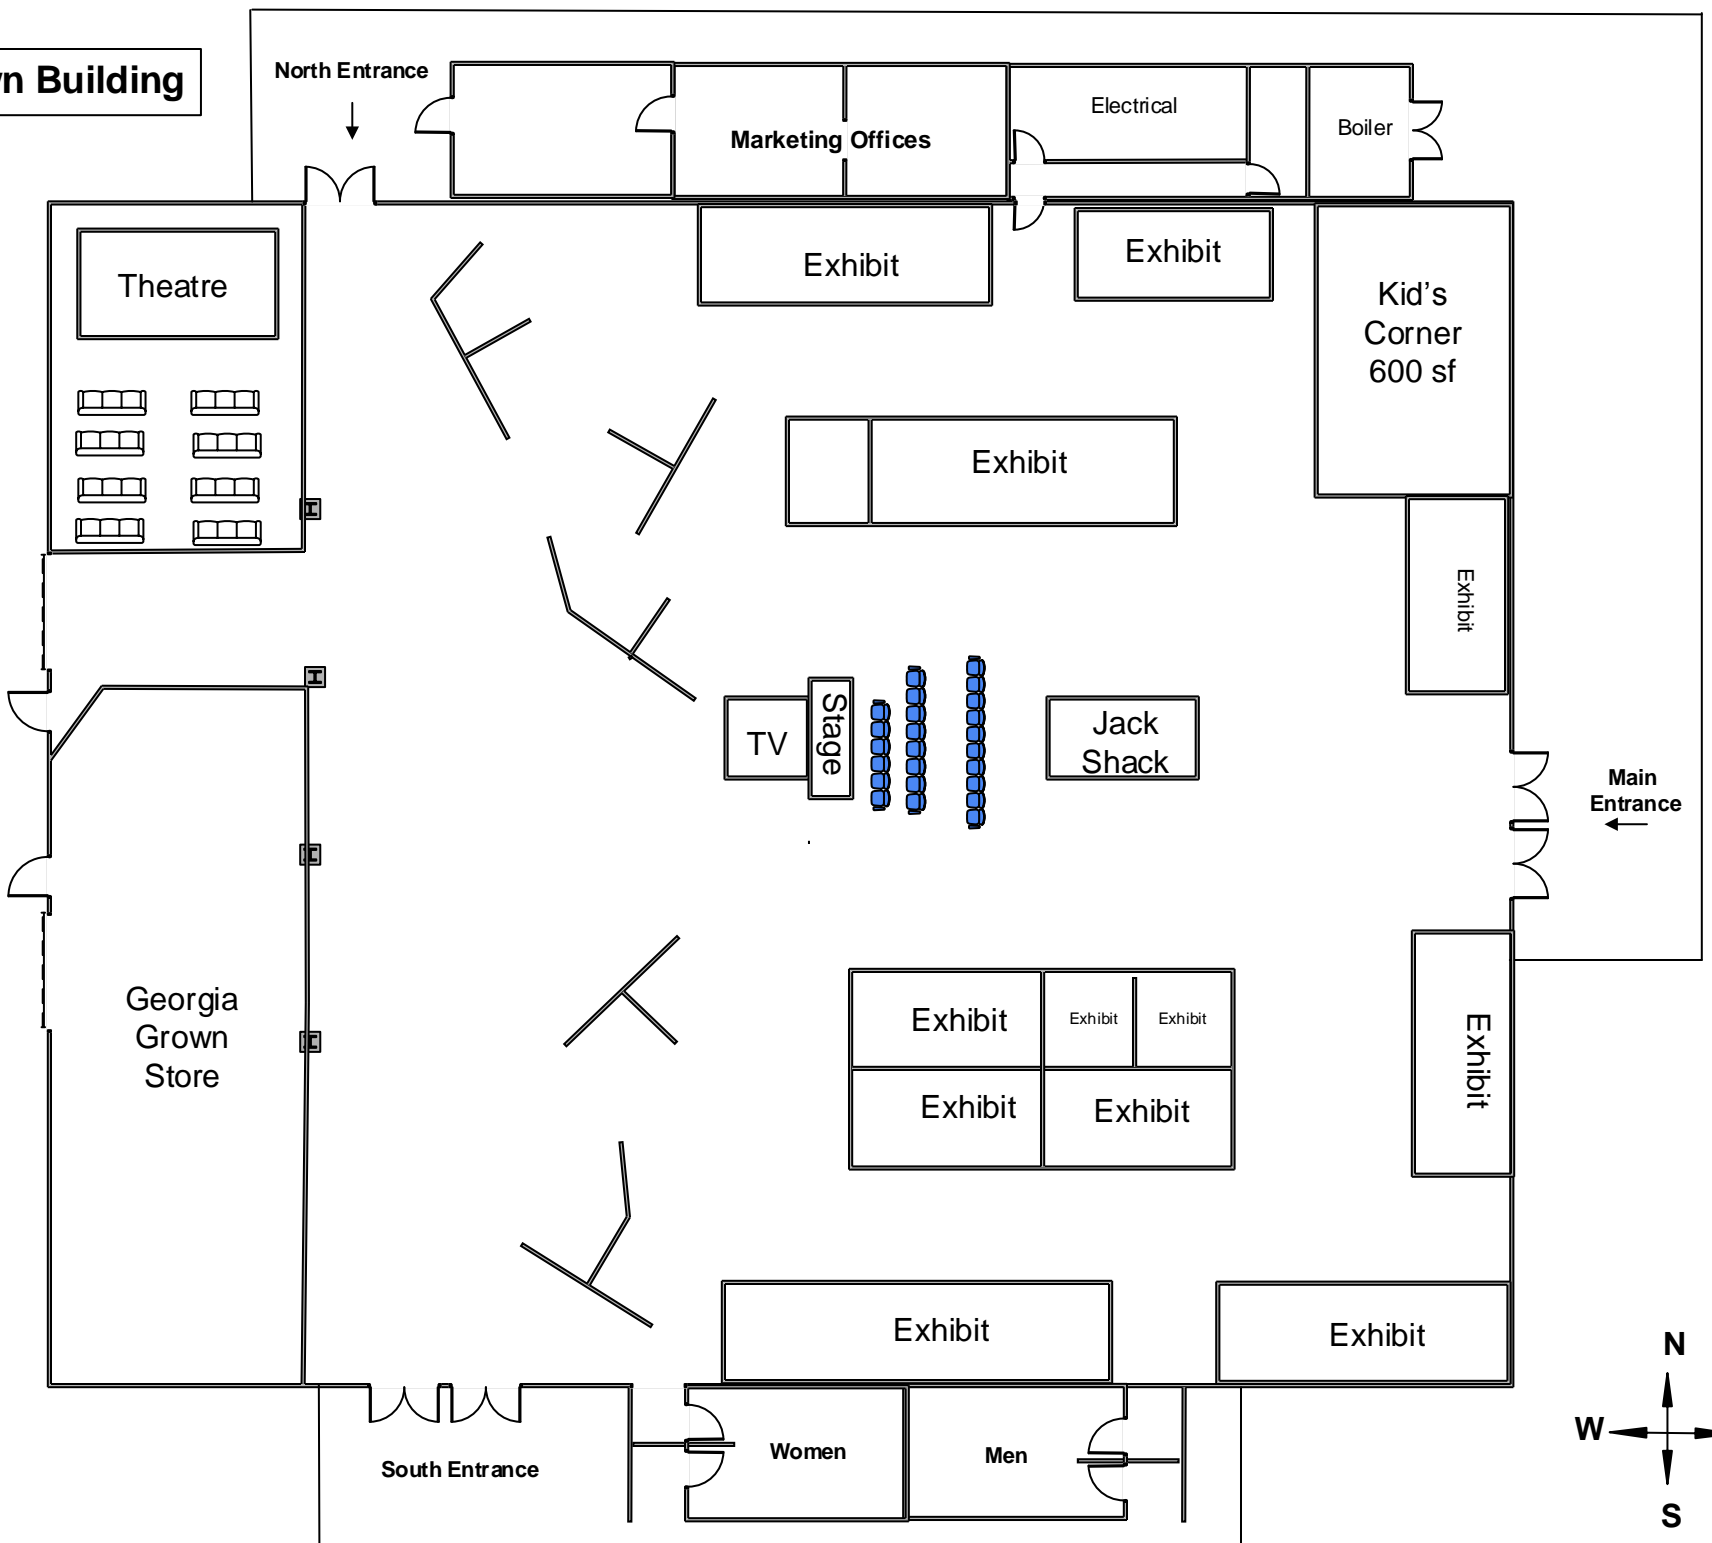

Georgia Grown Building

North Entrance

Marketing Offices

Electrical

Boiler

Theatre

Exhibit

Exhibit

Kid's Corner
600 sf

Exhibit

TV

Stage

Jack Shack

Exhibit

Main Entrance

Georgia Grown Store

Exhibit Exhibit Exhibit
Exhibit Exhibit

Exhibit

South Entrance

Exhibit

Exhibit

Women

Men